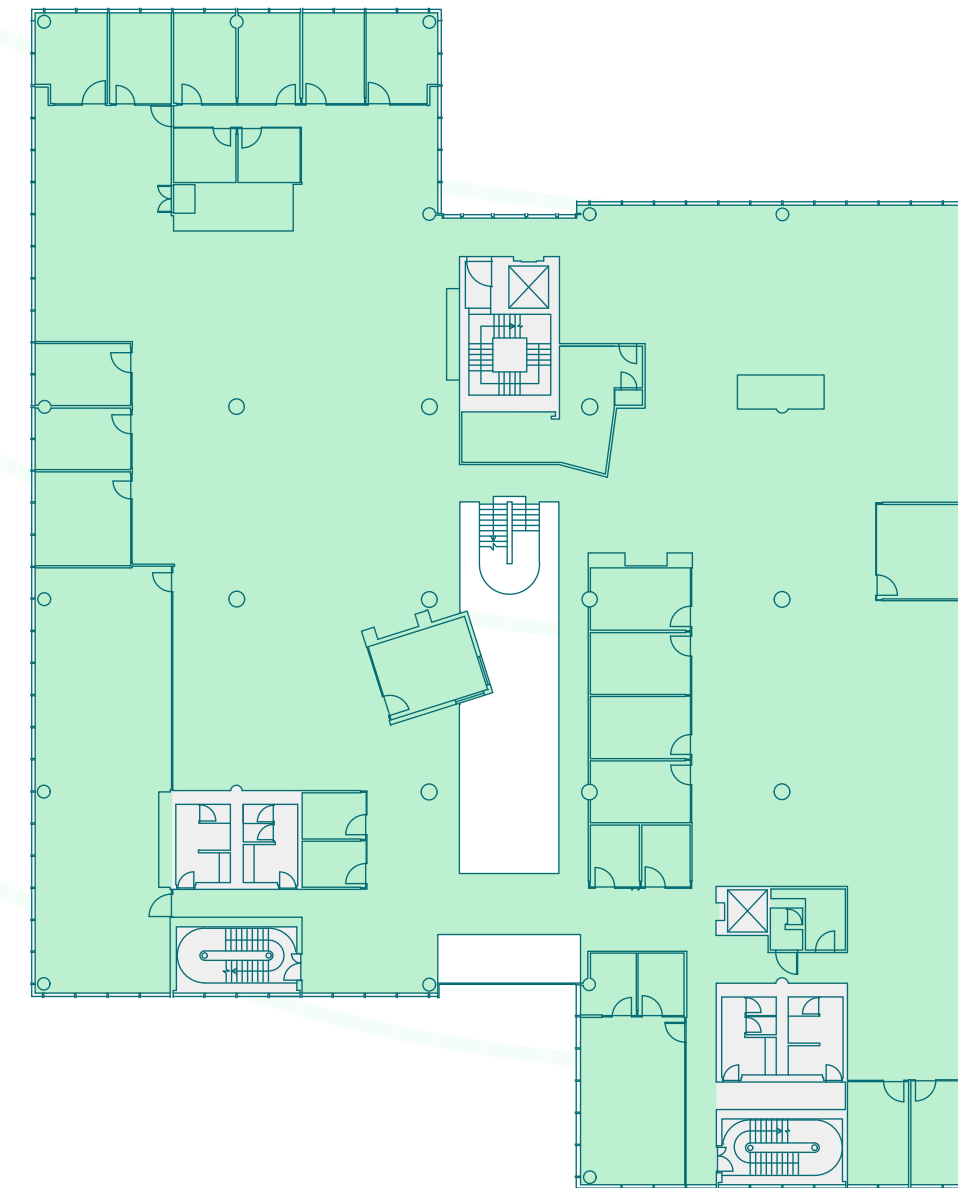

2 FURZEGROUND WAY

Floor	Sq Ft	Sq M
Second	14,916	1,385.7
First	18,642	1,731.9
Ground	19,450	1,807.0
Total	53,008	4,924.6

GROUND FLOOR

19,450 sq ft / 1,807.0 sq m

FURZEGROUND WAY

FIRST FLOOR

18,642 sq ft / 1,731.9 sq m

FURZEGROUND WAY

SECOND FLOOR

14,916 sq ft / 1,385.7 sq m

FURZEGROUND WAY

For indicative purposes only.
Not to scale.

● Office ● Reception ● Core