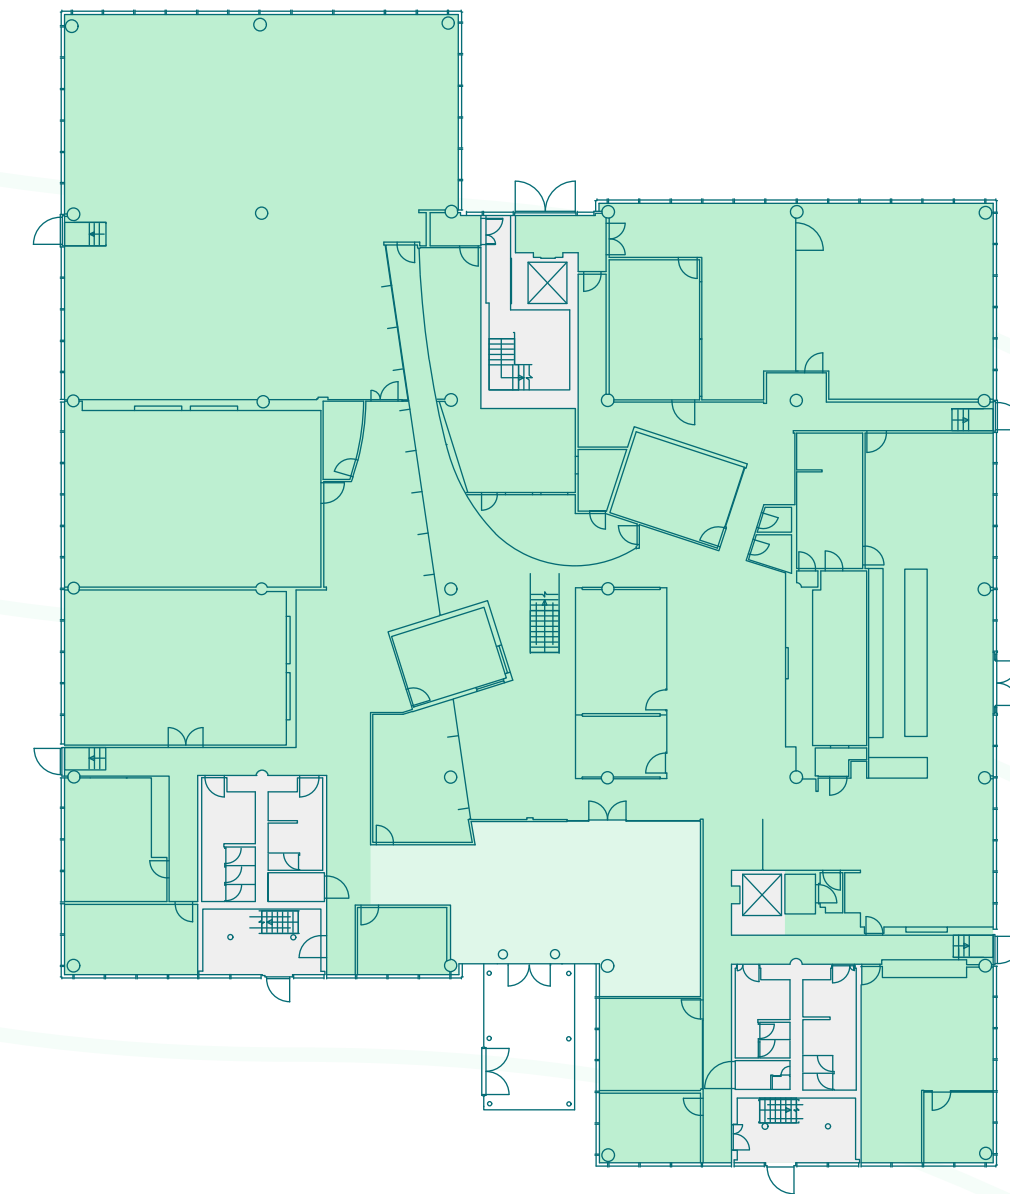

2 FURZEGROUND WAY

Floor	Sq Ft	Sq M
Second	14,916	1,385.7
First	18,642	1,731.9
Ground	19,450	1,807.0
Total	53,008	4,924.6

GROUND FLOOR

19,450 sq ft / 1,807.0 sq m

FURZEGROUND WAY

FIRST FLOOR

18,642 sq ft / 1,731.9 sq m

FURZEGROUND WAY

SECOND FLOOR

14,916 sq ft / 1,385.7 sq m

FURZEGROUND WAY

For indicative purposes only.
Not to scale.

● Office ● Reception ● Core