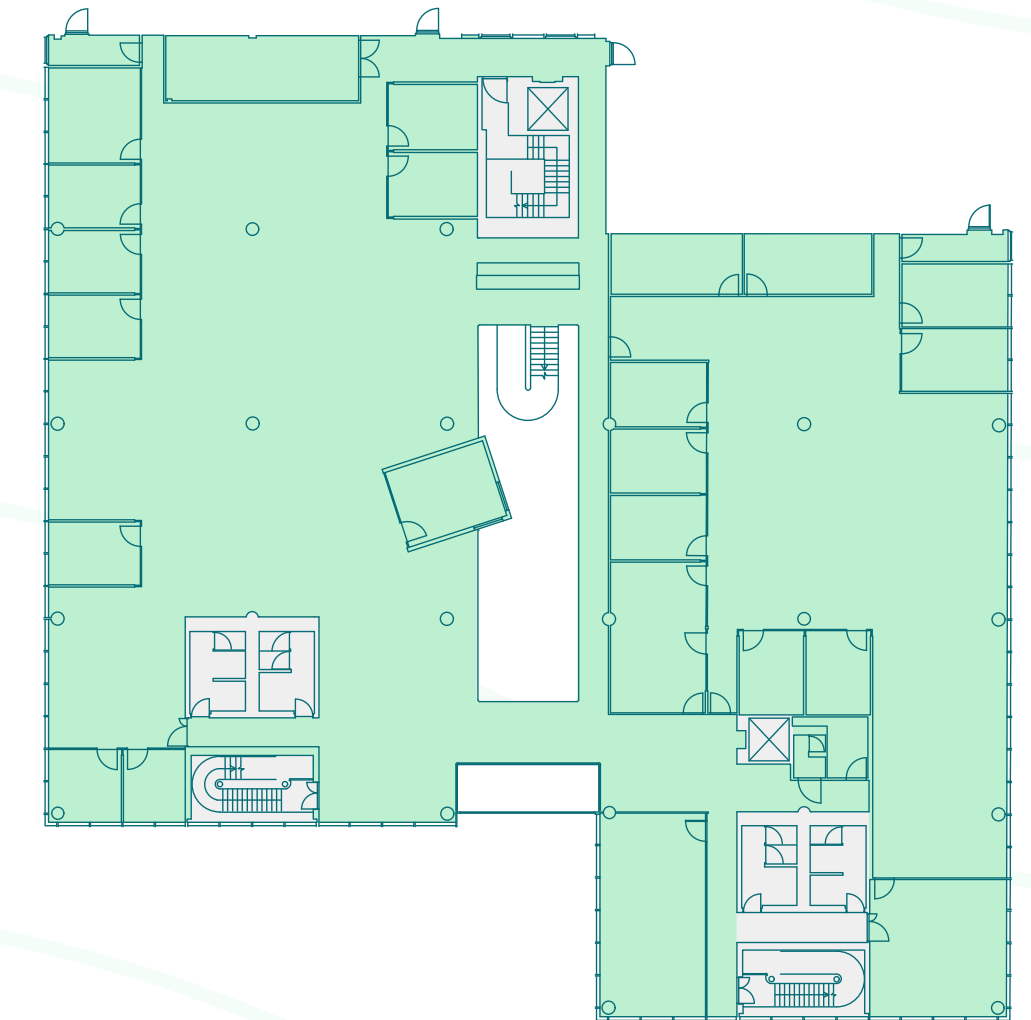

2 FURZEGROUND WAY

Floor	Sq Ft	Sq M
Second	14,916	1,385.7
First	18,642	1,731.9
Ground	19,450	1,807.0
Total	53,008	4,924.6

GROUND FLOOR

19,450 sq ft / 1,807.0 sq m

FURZEGROUND WAY

FIRST FLOOR

18,642 sq ft / 1,731.9 sq m

FURZEGROUND WAY

SECOND FLOOR

14,916 sq ft / 1,385.7 sq m

FURZEGROUND WAY

For indicative purposes only.
Not to scale.

● Office ● Reception ● Core